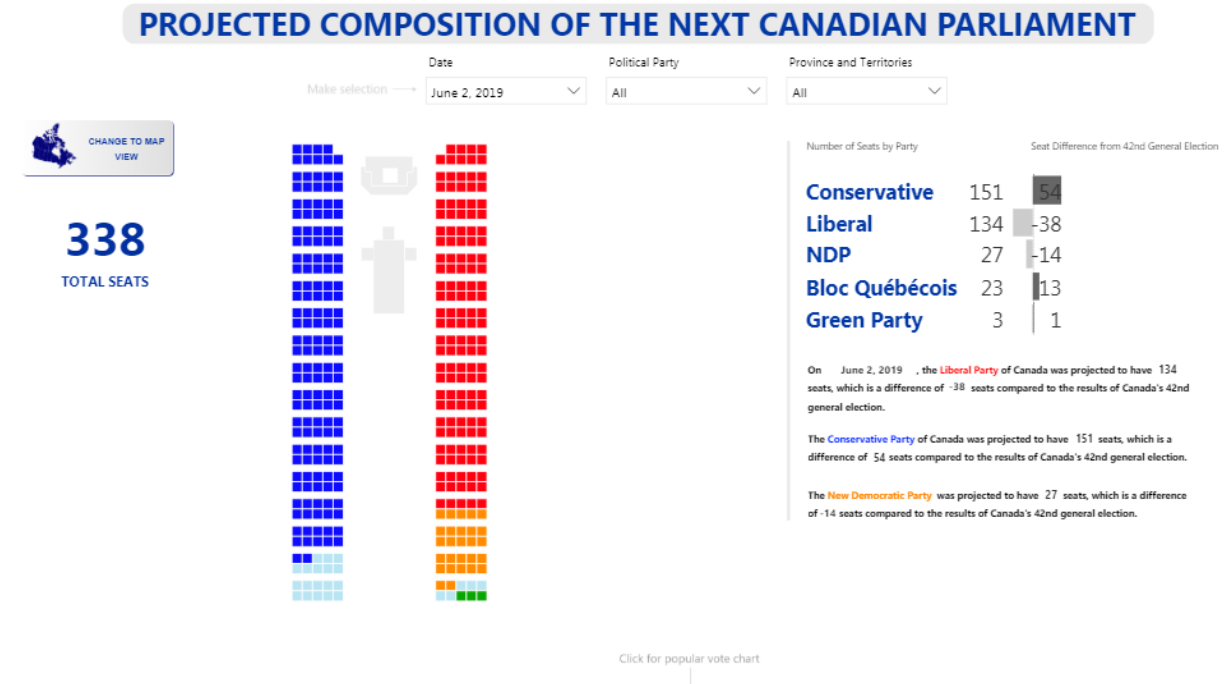

For Immediate Release

Federal Election Dashboard launched using Forum's Fuzion™ Platform

Forum's Federal Election Dashboard goes live, providing instant analysis of party standing in the next Canadian Parliament. No need to wait for election night, find out now who will form Canada's next government because, after all, "elections aren't about winning votes, they're about winning seats," Dr. Lorne Bozinoff, President of Forum Research.

Toronto, July 26th, 2019 – Today, Forum launches its Federal Election Dashboard. The dashboard uses Forum's Fuzion™ platform and is powered by Microsoft's Power BI visualization tool.

The Fuzion platform offers users multiple ways to look at Forum's industry-leading Federal datasets, including a chamber view that projects what a government would look like based on our results, and a national view that shows where each party is projecting to secure seats, by province.

All with one click.