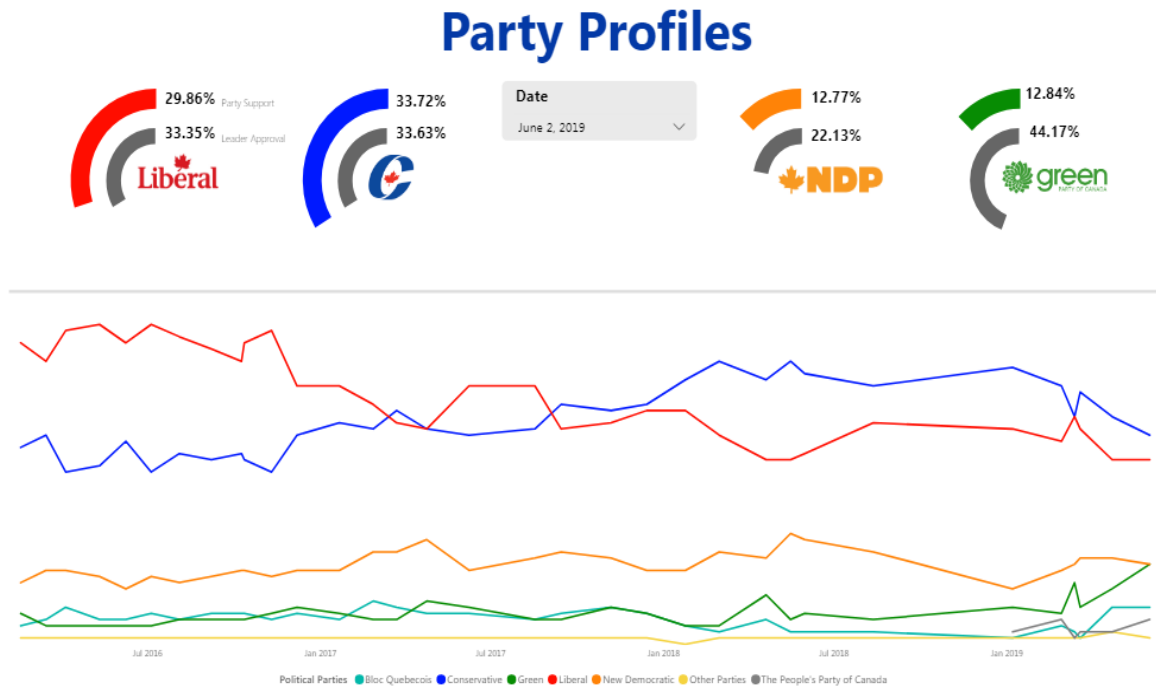

## Federal Election Dashboard launched using Forum's Fuzion™ Platform

Forum's Federal Election Dashboard goes live, providing instant analysis of party standing in the next Canadian Parliament. No need to wait for election night, find out now who will form Canada's next government because, after all, "elections aren't about winning votes, they're about winning seats," Dr. Lorne Bozinoff, President of Forum Research.

**Toronto, July 26<sup>th</sup>, 2019** – Today, Forum launches its Federal Election Dashboard. The dashboard uses Forum's Fuzion™ platform and is powered by Microsoft's Power BI visualization tool.

The Fuzion platform offers users multiple ways to look at Forum's industry-leading Federal datasets, including a chamber view that projects what a government would look like based on our results, and a national view that shows where each party is projecting to secure seats, by province.

All with one click.

Additionally, users will have access to three years of Forum's industry-leading Federal datasets, going back to February 2016.

Our party profiles show each party's trendline since 2016 and the approval rating of their leader; users can filter by date to see snapshots of how each party was doing at a given point in time.

“The Fuzion platform is the next evolution in political data visualization. It looks as sharp as it is easy to use; and it looks really sharp,” said Dr. Lorne Bozinoff, President of Forum Research. “In 2015, our Federal election prediction was the most accurate in Canada. Now, with Fuzion, Forum is leading the way again; every political influencer in Canada will have Fuzion bookmarked by the end of the campaign.”